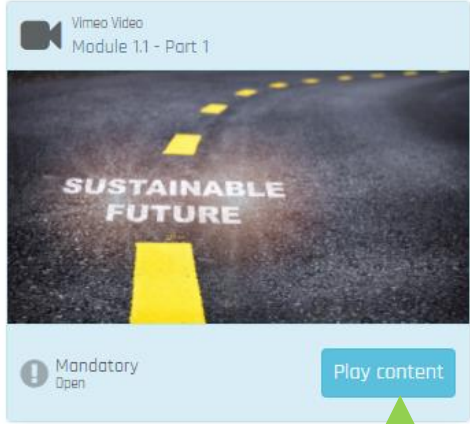

Watch a Video

Select „Play content“ in order to start the video.

Module 1.1 - Part 1
Learning material

I confirm to have watched/listened to the content Close

Media playback for Module 1.1 - Part 1

Module 1.1

Introduction to sustainable procurement & new business models

13:01

A screenshot of a video player interface. At the top, it says 'Module 1.1 - Part 1' and 'Learning material'. Below that is a dark blue bar with the text 'I confirm to have watched/listened to the content' and a 'Close' button. The main area of the player shows the video content with the text 'Module 1.1' and 'Introduction to sustainable procurement & new business models'. At the bottom, there is a video control bar with a play button, a progress bar showing '13:01', and icons for volume, settings, and full screen. A blue arrow points from the 'I confirm...' bar to the video content area. A green arrow points from the 'Close' button to the 'I confirm...' bar. A green arrow points from the 'Play content' button in the thumbnail to the play button in the video player. A green arrow points from the 'Play Button to start the video' callout to the play button in the video player.

Select „I confirm to have watched/listened to the content“ in order to finish this learning content.

NOTE: The next learning content will only open up, when you have confirmend.

Select „Close“ to go back to the Learning Plan.

Play Button to start the video